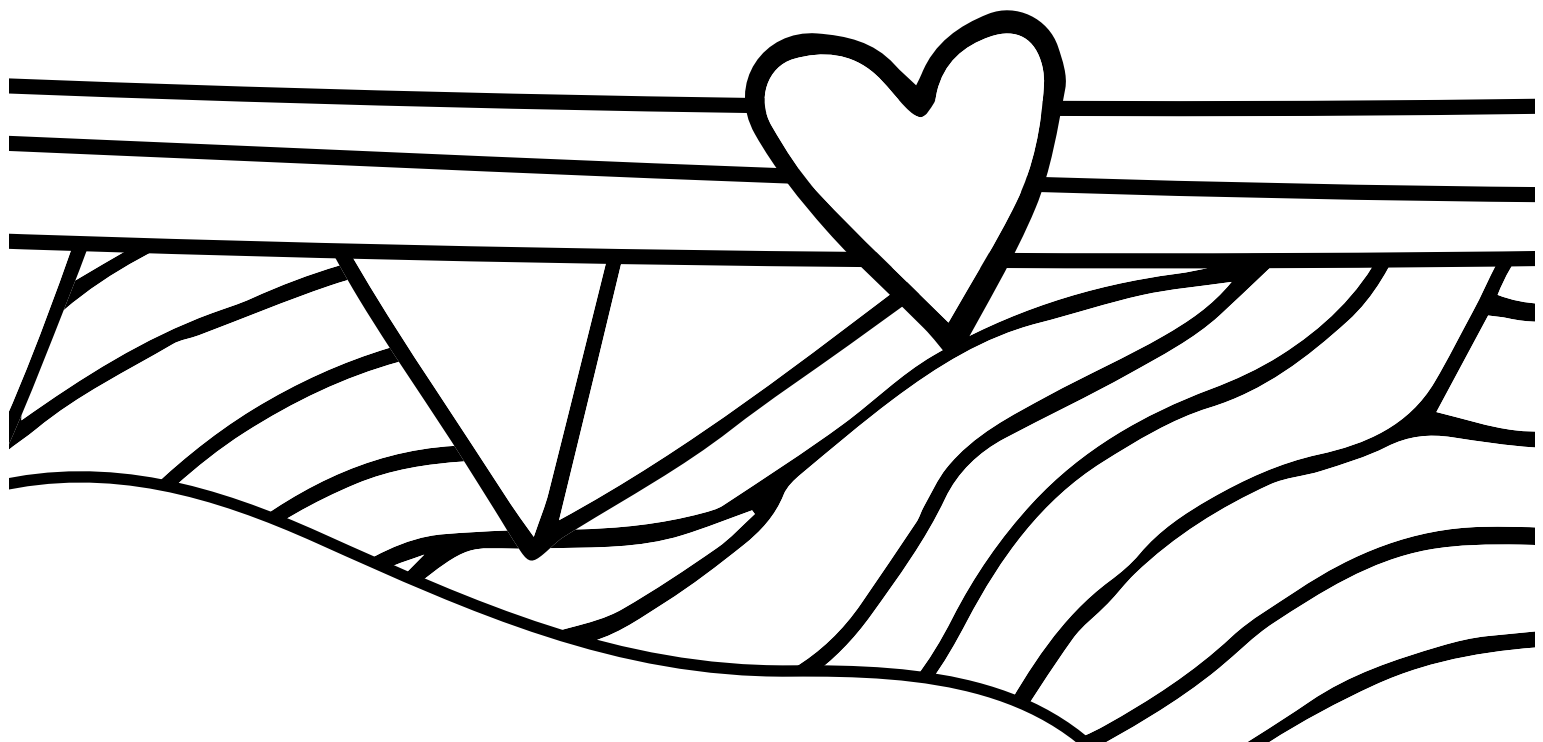

PERSONE
MERAMENTE